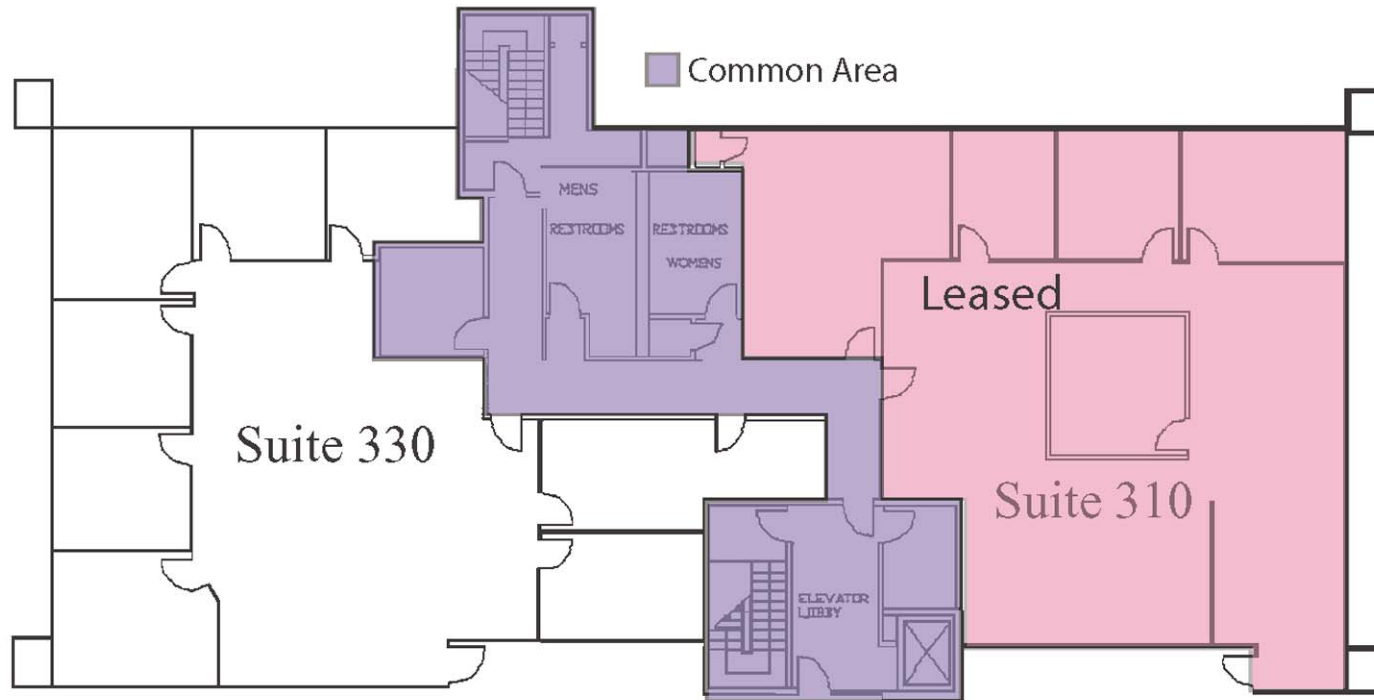

# CENTURY PLAZA, WALNUT CREEK 1777 NORTH CALIFORNIA BOULEVARD

MCC Realty Group  
1111 Civic Drive, Suite 200  
Walnut Creek, CA 94596  
[www.mccrealtygroup.com](http://www.mccrealtygroup.com)

Contact Information:  
Betsy Zimmermann  
P (925) 287-8747  
F (925) 287-8746  
[betsy@mccrealtygroup.com](mailto:betsy@mccrealtygroup.com)  
CA DRE #01864073