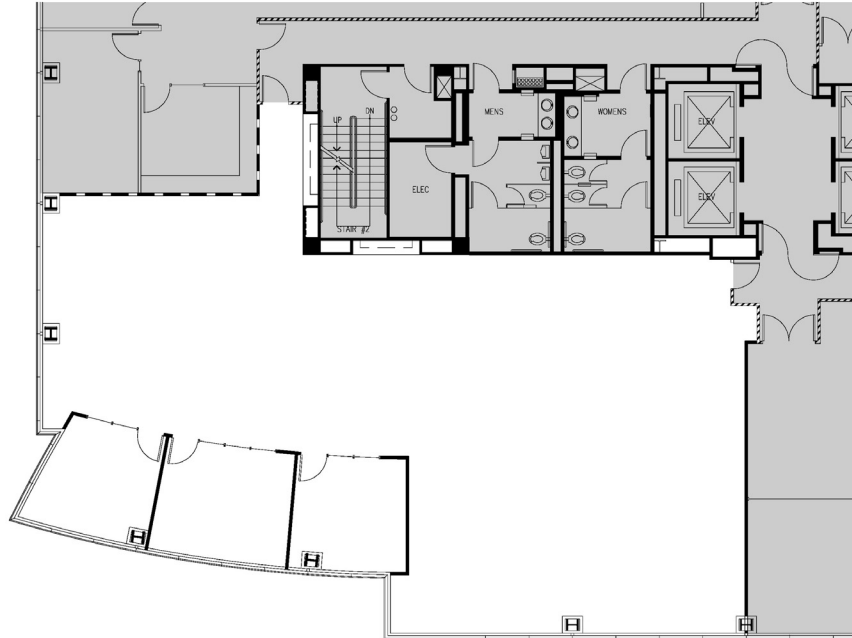

# 1277 Treat Blvd.

1277 Treat Blvd., Walnut Creek, CA  
Suite 950  
4,241 RSF

Key Plan