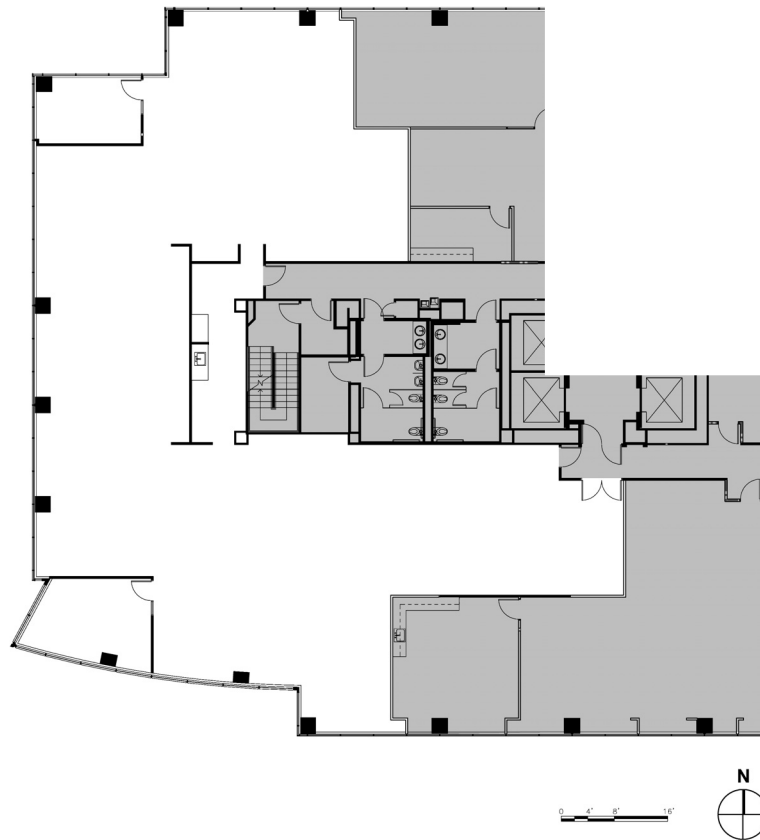

# 1277 Treat Blvd.

1277 Treat Blvd., Walnut Creek, CA  
Suite 410  
6,584 RSF

Key Plan