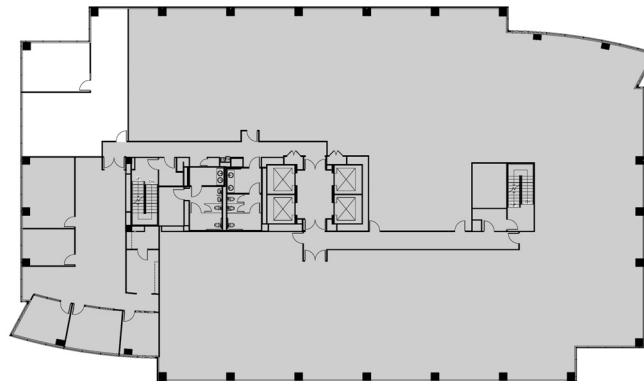

1277 Treat Blvd.

0 4' 8' 16'

1277 Treat Blvd., Walnut Creek, CA
Suite 820
1,389 RSF

Key Plan